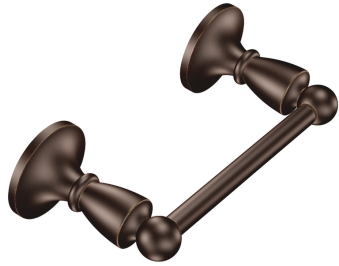

Buy it for looks. Buy it for life.®

Tisdale Homes, Inc.

Standard - Bath

Sage(CSI) Brushed Nickel Paper Holder
Model DN6808BN

Sage(CSI) Brushed Nickel 18" Towel Bar
Model DN6818BN

Sage(CSI) Brushed Nickel 24" Towel Bar
Model DN6824BN

Buy it for looks. Buy it for life.®

Tisdale Homes, Inc.

Standard - Master Bath

Sage(CSI) Brushed Nickel Single Robe Hook
Model DN6803BN

Sage(CSI) Brushed Nickel Paper Holder
Model DN6808BN

Sage(CSI) Brushed Nickel 24" Double Towel Bar
Model DN6822BN

Wembley - Half Bath

Wembley Brushed Nickel Pivoting Paper Holder

Model DN8208BN

Wembley Brushed Nickel Towel Ring

Model DN8286BN

• Patented Washerless Cartridge • 100% Factory Tested • Water and Energy Saving •

Wembley - TB - Bath

Wembley Tuscan Bronze Pivoting Paper Holder
Model DN8208TB

Wembley Tuscan Bronze 18" Towel Bar
Model DN8218TB

Wembley Tuscan Bronze 24" Towel Bar
Model DN8224TB

• Patented Washerless Cartridge • 100% Factory Tested • Water and Energy Saving •