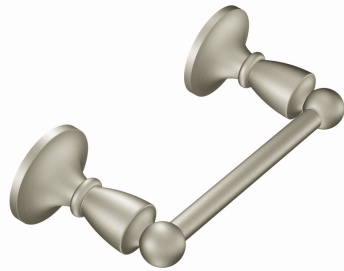

Buy it for looks. Buy it for life.®

Tisdale Homes, Inc.

Standard - Master Bath

Sage(CSI) Brushed Nickel Single Robe Hook
Model DN6803BN

Sage(CSI) Brushed Nickel Paper Holder
Model DN6808BN

Sage(CSI) Brushed Nickel 24" Double Towel Bar
Model DN6822BN

Sage(CSI) Brushed Nickel 18" Towel Bar

Model DN6818BN

• Patented Washerless Cartridge • 100% Factory Tested • Water and Energy Saving •

† ADA Compliant (exception on tub showers – applies to valve control only)

* Trim Kit only. Valve ordered separately.

For warranty information call 1-800-BUY-MOEN.

Buy it for looks. Buy it for life.®

Tisdale Homes, Inc.

Wembley - Bath

Wembley Brushed Nickel Pivoting Paper Holder
Model DN8208BN

Wembley Brushed Nickel 18" Towel Bar
Model DN8218BN

Wembley Brushed Nickel 24" Towel Bar
Model DN8224BN

• Patented Washerless Cartridge • 100% Factory Tested • Water and Energy Saving •

† ADA Compliant (exception on tub showers – applies to valve control only)