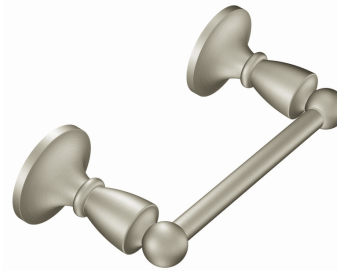

Buy it for looks. Buy it for life.®

Tisdale Homes, Inc.

Standard - Master Bath

Sage(CSI) Brushed Nickel Single Robe Hook
Model DN6803BN

Sage(CSI) Brushed Nickel Paper Holder
Model DN6808BN

Sage(CSI) Brushed Nickel 24" Double Towel Bar
Model DN6822BN

Wembley Brushed Nickel 18" Towel Bar
Model DN8218BN

Wembley Brushed Nickel 24" Towel Bar
Model DN8224BN

• Patented Washerless Cartridge • 100% Factory Tested • Water and Energy Saving •

† ADA Compliant (exception on tub showers – applies to valve control only)

* Trim Kit only. Valve ordered separately.

For warranty information call 1-800-BUY-MOEN.

Buy it for looks. Buy it for life.®

Tisdale Homes, Inc.

Wembley - Master Bath

Wembley Brushed Nickel Double Robe Hook

Model DN8203BN

Wembley Brushed Nickel Pivoting Paper Holder

Model DN8208BN

Wembley Brushed Nickel 24" Double Towel Bar

Model DN8222BN

Wembley Brushed Nickel 18" Towel Bar

Model DN8218BN

• Patented Washerless Cartridge • 100% Factory Tested • Water and Energy Saving •