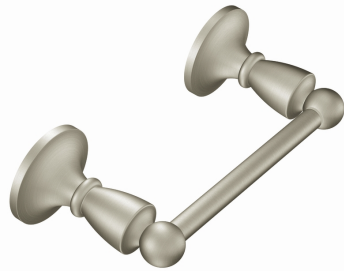

Buy it for looks. Buy it for life.®

Tisdale Homes, Inc.

Standard - Master Bath

Sage(CSI) Brushed Nickel Single Robe Hook
Model DN6803BN

Sage(CSI) Brushed Nickel Paper Holder
Model DN6808BN

Sage(CSI) Brushed Nickel 24" Double Towel Bar
Model DN6822BN

Wembley Brushed Nickel 18" Towel Bar
Model DN8218BN

Wembley Brushed Nickel 24" Towel Bar
Model DN8224BN

• Patented Washerless Cartridge • 100% Factory Tested • Water and Energy Saving •

† ADA Compliant (exception on tub showers – applies to valve control only)

Model DN8203BN

Wembley Brushed Nickel Pivoting Paper Holder

Model DN8208BN

Wembley Brushed Nickel 24" Double Towel Bar

Model DN8222BN

Wembley Brushed Nickel 18" Towel Bar

Model DN8218BN

• Patented Washerless Cartridge • 100% Factory Tested • Water and Energy Saving •

Wembley - Half Bath

Wembley Brushed Nickel Pivoting Paper Holder

Model DN8208BN

Wembley Brushed Nickel Towel Ring

Model DN8286BN

• Patented Washerless Cartridge • 100% Factory Tested • Water and Energy Saving •