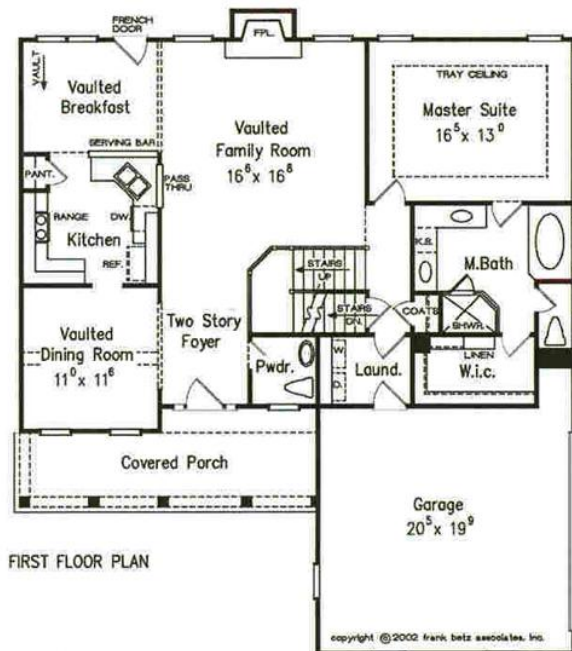

Surrey Meadows

The Rivermeade

www.SurreyMeadows.net
Sales@SurreyMeadows.net

1-888-485-6060 (Toll free)
(910) 323-1110 (Local)

Square Footage

1st Floor: 1,359
2nd Floor: 840
Total: 2,199

TISDALE HOMES

(910) 624-4060 (Phone) (910) 860-8002 (Fax)