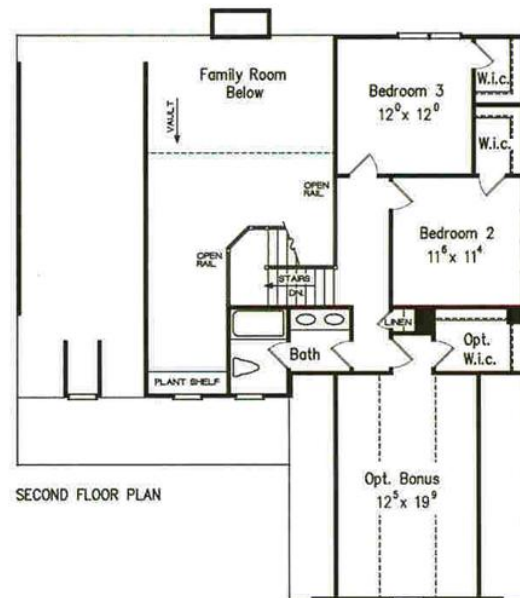

Surrey Meadows

The Rivermeade

www.SurreyMeadows.net
Sales@SurreyMeadows.net

1-888-485-6060 (Toll free)
(910) 323-1110 (Local)

Square Footage

1st Floor: 1,359
2nd Floor: 840
Total: 2,199

TISDALE HOMES

(910) 624-4060 (Phone) (910) 860-8002 (Fax)