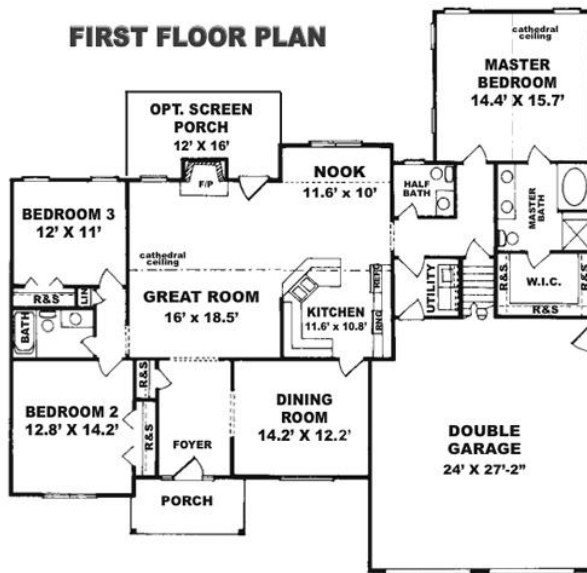

Surrey Meadows

The McPherson

www.SurreyMeadows.net
Sales@SurreyMeadows.net

1-888-485-6060 (Toll free)
(910) 323-1110 (Local)

FIRST FLOOR PLAN

SECOND FLOOR

Square Footage

1st Floor:	2,045
Bonus:	305
Total:	2,350