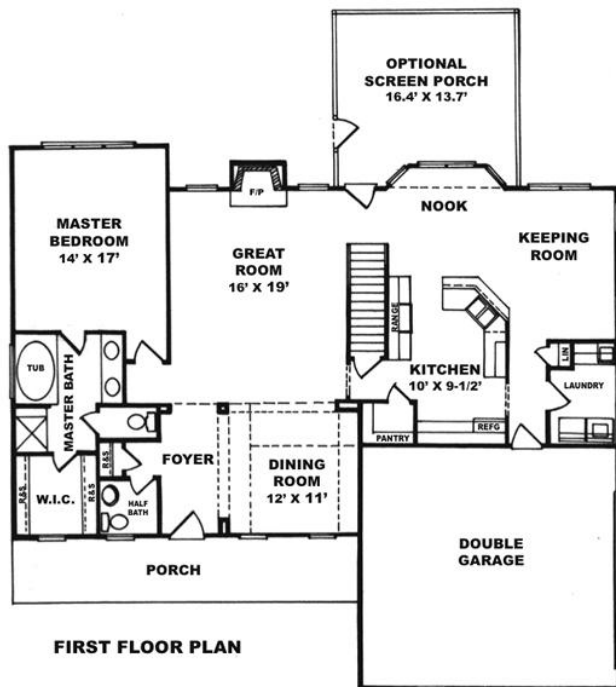

Surrey Meadows

McArthur Park

www.SurreyMeadows.net
Sales@SurreyMeadows.net

1-888-485-6060 (Toll free)
(910) 323-1110 (Local)

Square Footage

1st Floor: 1,647
2nd Floor: 1,030
Total: 2,677

TISDALE HOMES

(910) 624-4060 (Phone) (910) 860-8002 (Fax)