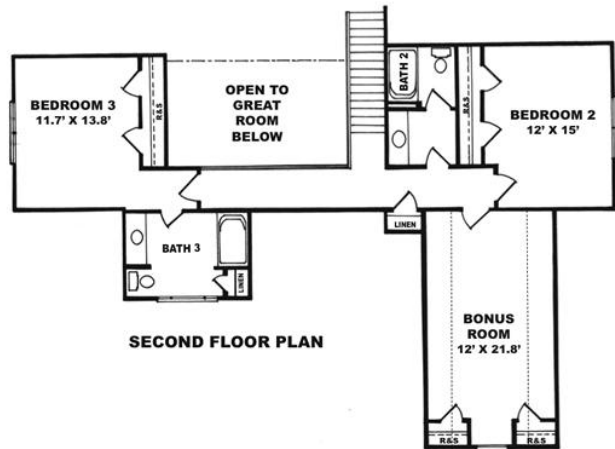

Surrey Meadows

McArthur Park

www.SurreyMeadows.net
Sales@SurreyMeadows.net

1-888-485-6060 (Toll free)
(910) 323-1110 (Local)

Square Footage

1st Floor: 1,647
2nd Floor: 1,030
Total: 2,677

TISDALE HOMES

(910) 624-4060 (Phone) (910) 860-8002 (Fax)