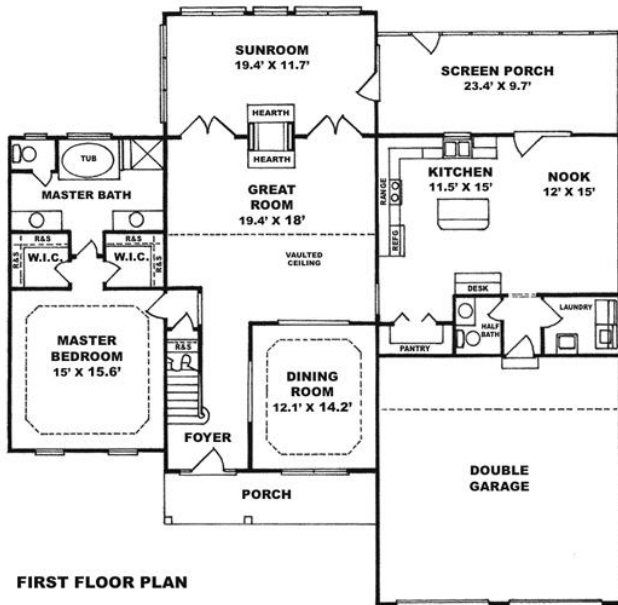

Surrey Meadows

The Campbell

www.SurreyMeadows.net
Sales@SurreyMeadows.net

1-888-485-6060 (Toll free)
(910) 323-1110 (Local)

Square Footage

1st Floor: 1,934
2nd Floor: 1,498
Total: 3,432

TISDALE HOMES

(910) 624-4060 (Phone) (910) 860-8002 (Fax)