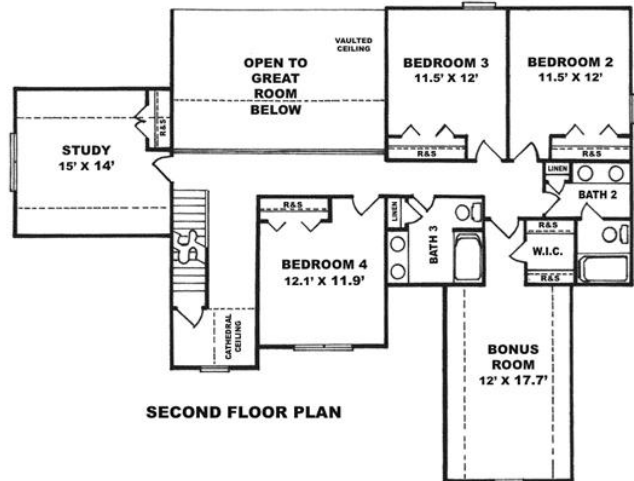

Surrey Meadows

The Campbell

www.SurreyMeadows.net
Sales@SurreyMeadows.net

1-888-485-6060 (Toll free)
(910) 323-1110 (Local)

Square Footage

1st Floor: 1,934
2nd Floor: 1,498
Total: 3,432

TISDALE HOMES

(910) 624-4060 (Phone) (910) 860-8002 (Fax)