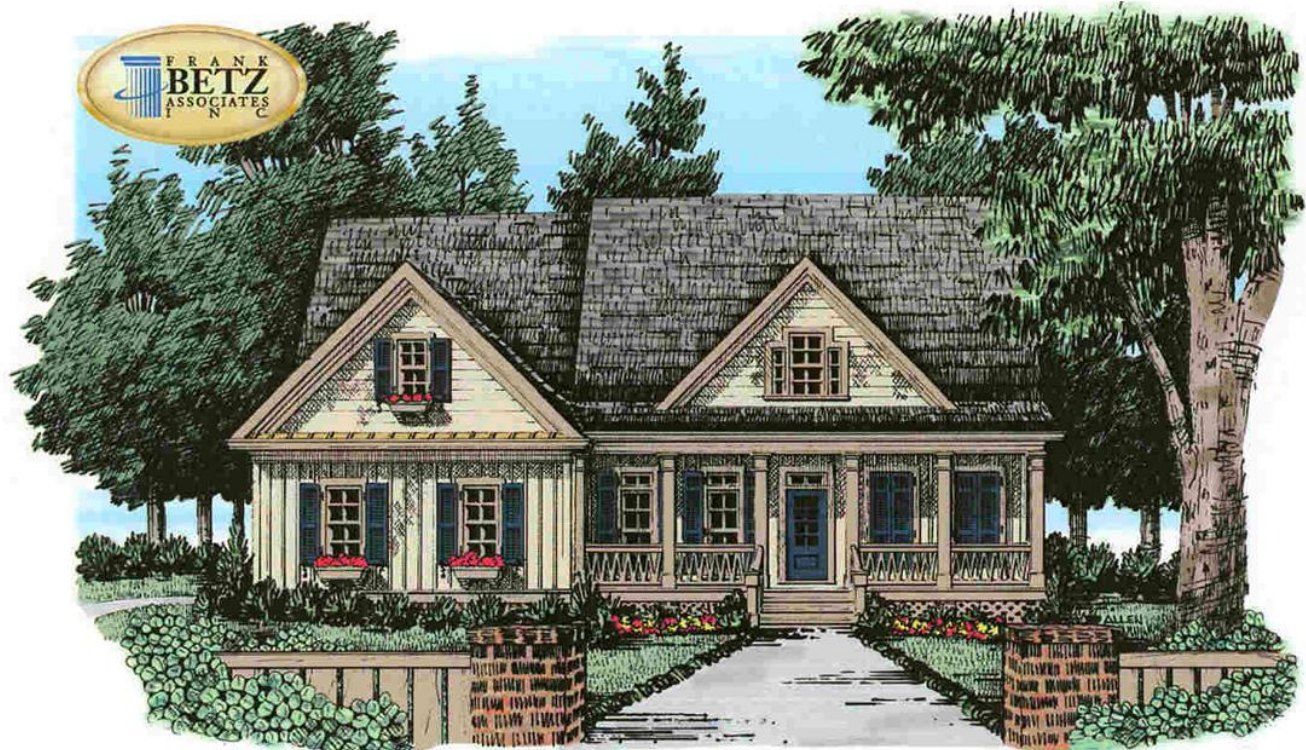

Surrey Meadows

Azalea Park

www.SurreyMeadows.net
Sales@SurreyMeadows.net

1-888-485-6060 (Toll free)
(910) 323-1110 (Local)

FIRST FLOOR PLAN

SECOND FLOOR PLAN

Square Footage

1st Floor: 1,455
2nd Floor: 727
Total: 2,182