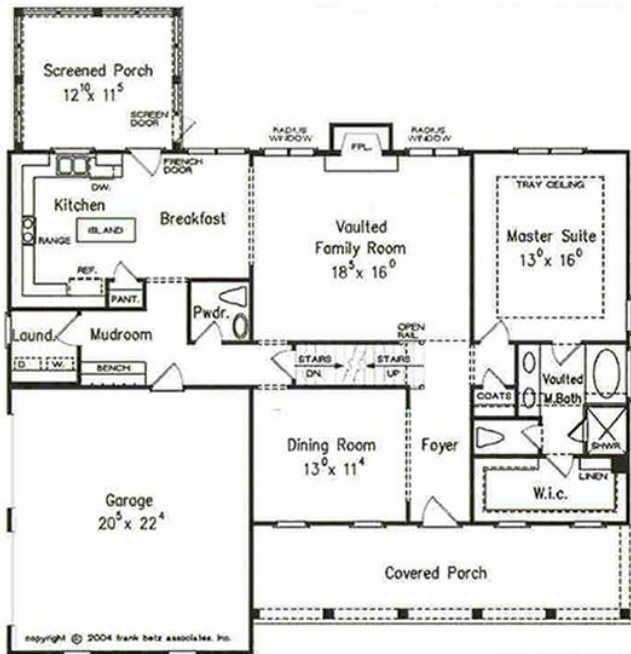

Surrey Meadows

Azalea Park

www.SurreyMeadows.net
Sales@SurreyMeadows.net

1-888-485-6060 (Toll free)
(910) 323-1110 (Local)

FIRST FLOOR PLAN

SECOND FLOOR PLAN

Square Footage

1st Floor: 1,455
2nd Floor: 727
Total: 2,182