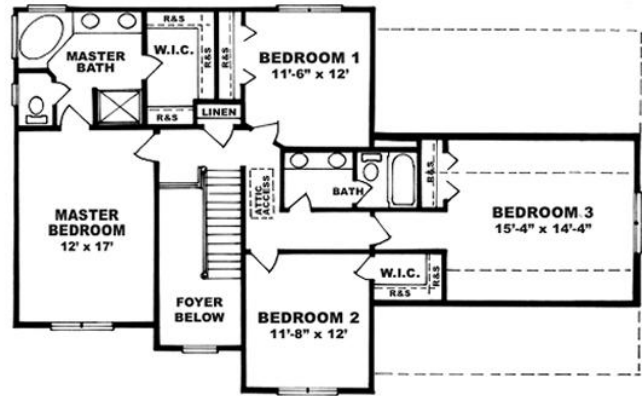

Surrey Meadows

The Stonehaven

www.SurreyMeadows.net
Sales@SurreyMeadows.net

1-888-485-6060 (Toll free)
(910) 323-1110 (Local)

Steph Lowenthal

FIRST FLOOR PLAN

SECOND FLOOR PLAN

Square Footage