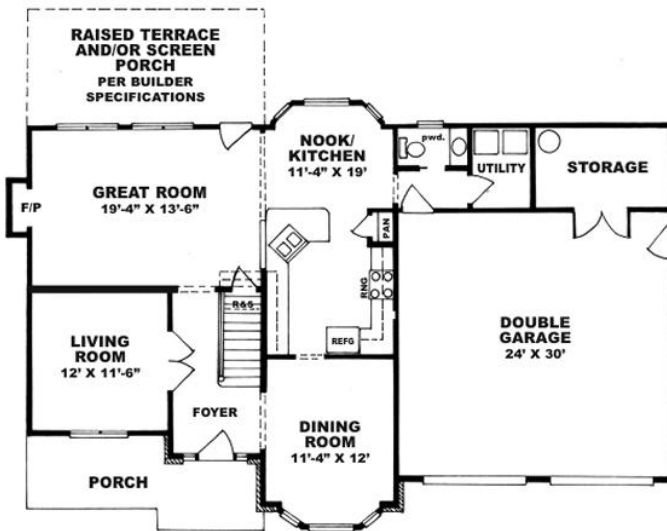

Surrey Meadows

The Stonehaven

www.SurreyMeadows.net
Sales@SurreyMeadows.net

1-888-485-6060 (Toll free)
(910) 323-1110 (Local)

Steph Lowenthal

FIRST FLOOR PLAN

SECOND FLOOR PLAN

Square Footage