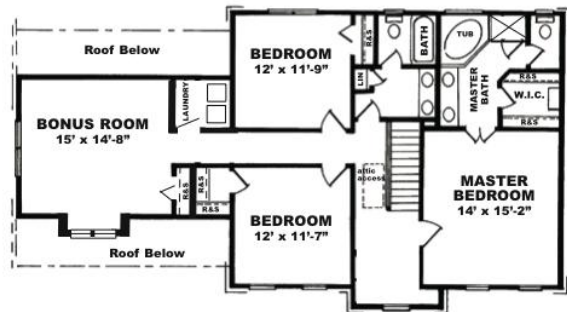

Surrey Meadows

The St. Andrews

www.SurreyMeadows.net
Sales@SurreyMeadows.net

1-888-485-6060 (Toll free)
(910) 323-1110 (Local)

FIRST FLOOR PLAN

SECOND FLOOR PLAN

Square Footage

1st Floor: 992
2nd Floor: 970
Bonus: 330
Total: 2,292