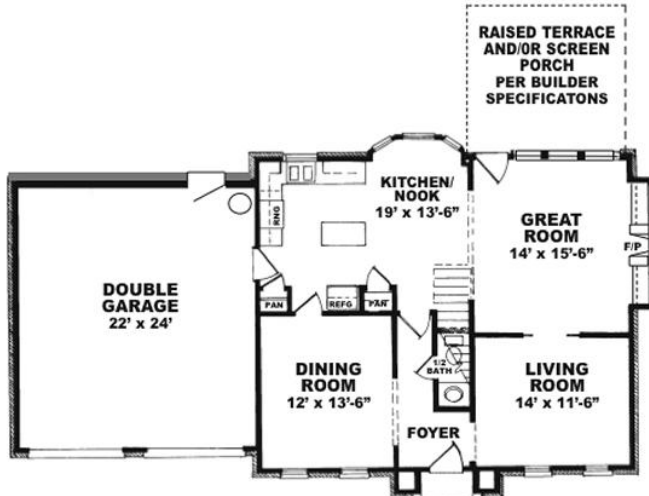

Surrey Meadows

The St. Andrews

www.SurreyMeadows.net
Sales@SurreyMeadows.net

1-888-485-6060 (Toll free)
(910) 323-1110 (Local)

FIRST FLOOR PLAN

SECOND FLOOR PLAN

Square Footage

1st Floor: 992
2nd Floor: 970
Bonus: 330
Total: 2,292