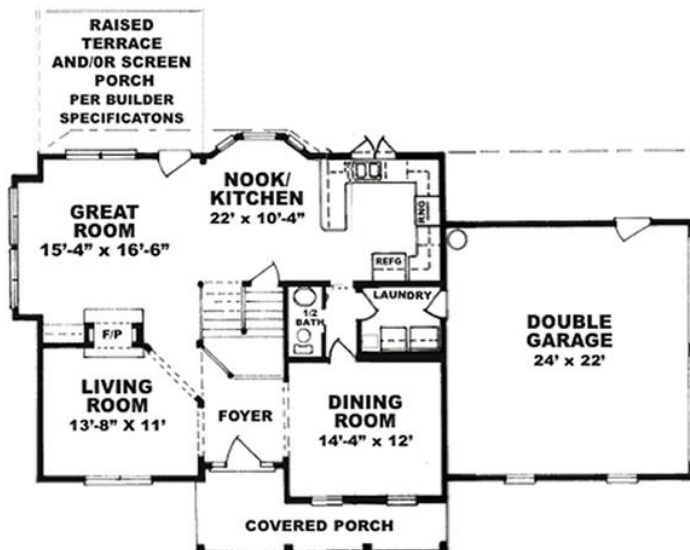

Surrey Meadows

The Scarborough

www.SurreyMeadows.net
Sales@SurreyMeadows.net

1-888-485-6060 (Toll free)
(910) 323-1110 (Local)

FIRST FLOOR PLAN

SECOND FLOOR PLAN

Square Footage

1st Floor: 1,070
2nd Floor: 1,339
Total: 2,409