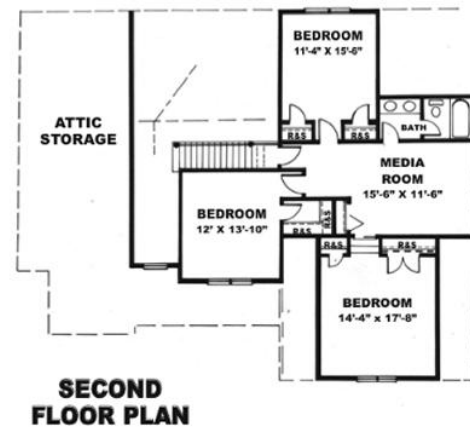

Surrey Meadows

Re-Dunvegan

www.SurreyMeadows.net
Sales@SurreyMeadows.net

1-888-485-6060 (Toll free)
(910) 323-1110 (Local)

Square Footage

1st Floor: 1,683
2nd Floor: 1,002
Total: 2,685

Hornaday Homes

(910) 483-9715 (Phone) (910) 483-4057 (Fax)