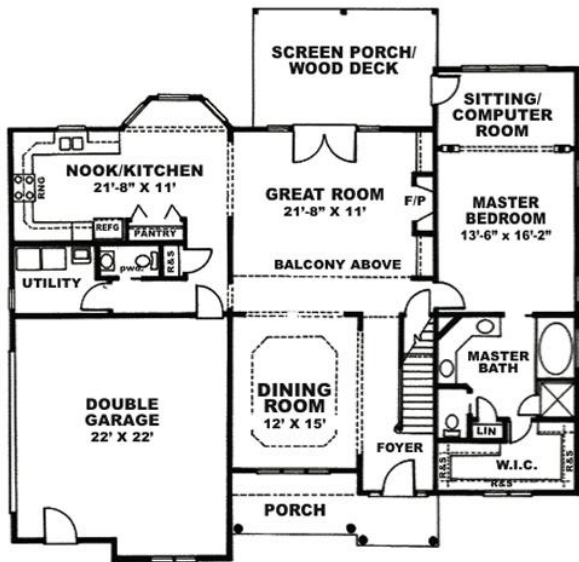

Surrey Meadows

The McCallan

www.SurreyMeadows.net
Sales@SurreyMeadows.net

1-888-485-6060 (Toll free)
(910) 323-1110 (Local)

Handwritten signature

FIRST FLOOR PLAN

SECOND FLOOR PLAN

**Hornaday
Homes**

Square Footage

1st Floor: 1,725
2nd Floor: 1,135
Total: 2,860

(910) 483-9715 (Phone) (910) 483-4057 (Fax)

hornadaycc@aol.com