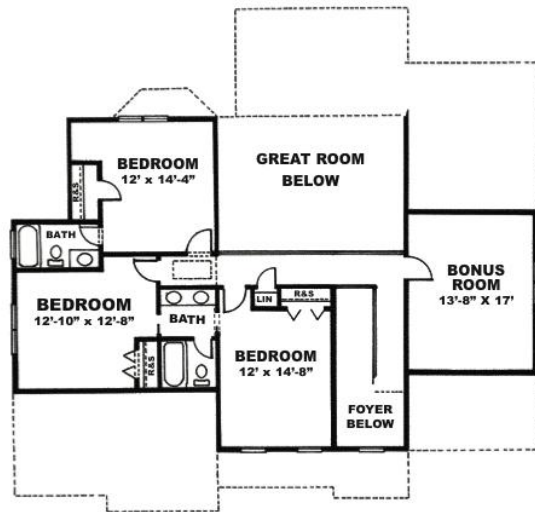

Surrey Meadows

The McCallan

www.SurreyMeadows.net
Sales@SurreyMeadows.net

1-888-485-6060 (Toll free)
(910) 323-1110 (Local)

Handwritten signature

FIRST FLOOR PLAN

SECOND FLOOR PLAN

**Hornaday
Homes**

Square Footage

1st Floor: 1,725
2nd Floor: 1,135
Total: 2,860

(910) 483-9715 (Phone) (910) 483-4057 (Fax)

hornadaycc@aol.com