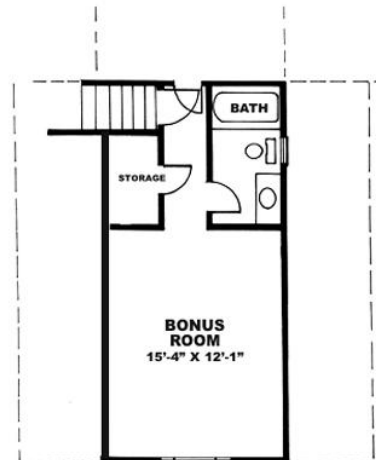

Surrey Meadows

The Killian

www.SurreyMeadows.net
Sales@SurreyMeadows.net

1-888-485-6060 (Toll free)
(910) 323-1110 (Local)

FIRST FLOOR PLAN

SECOND FLOOR PLAN

Square Footage

1st Floor: 1,945
2nd Floor: 390
Total: 2,335