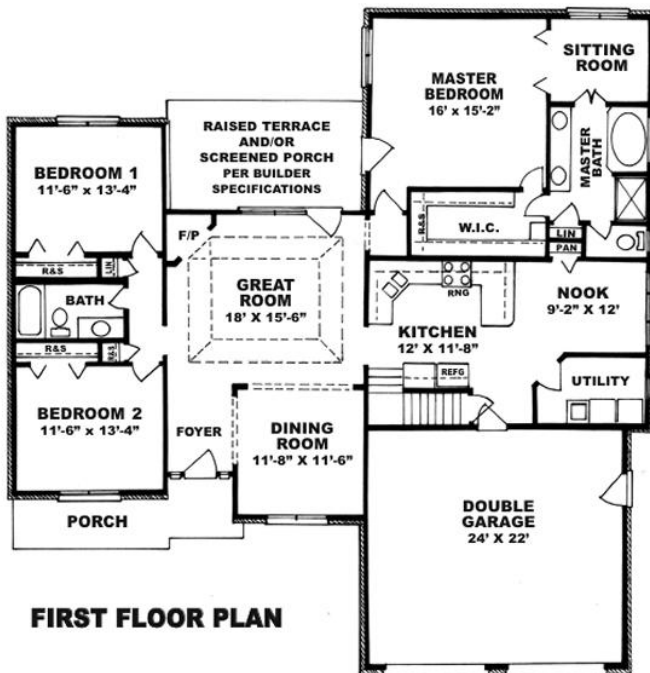

Surrey Meadows

The Killian

www.SurreyMeadows.net
Sales@SurreyMeadows.net

1-888-485-6060 (Toll free)
(910) 323-1110 (Local)

FIRST FLOOR PLAN

SECOND FLOOR PLAN

Square Footage

1st Floor: 1,945
2nd Floor: 390
Total: 2,335