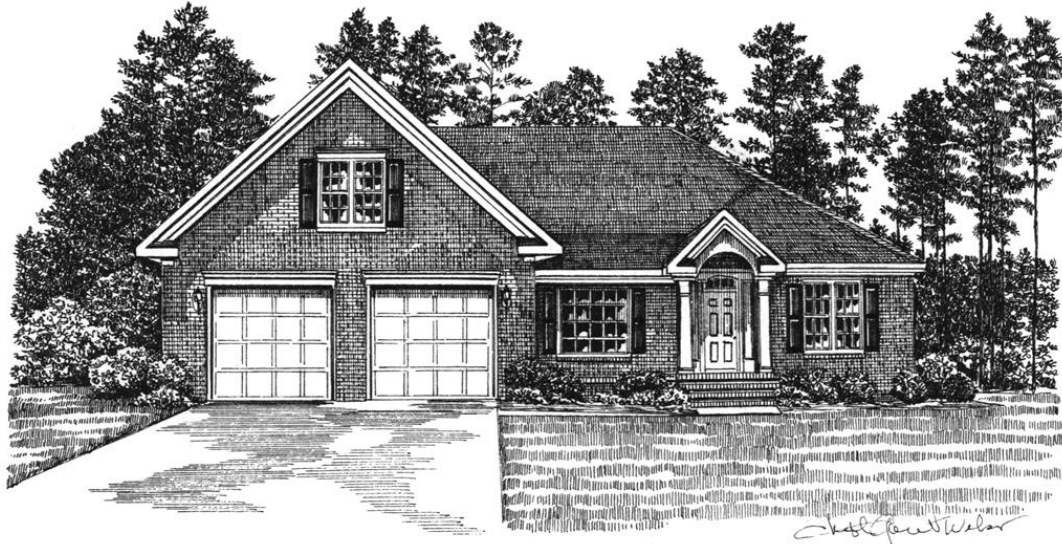

Surrey Meadows

The Glencoe II

www.SurreyMeadows.net
Sales@SurreyMeadows.net

1-888-485-6060 (Toll free)
(910) 323-1110 (Local)

Square Footage	
1st Floor:	2,120
2nd Floor:	404
Total:	2,524

**Hornaday
Homes**