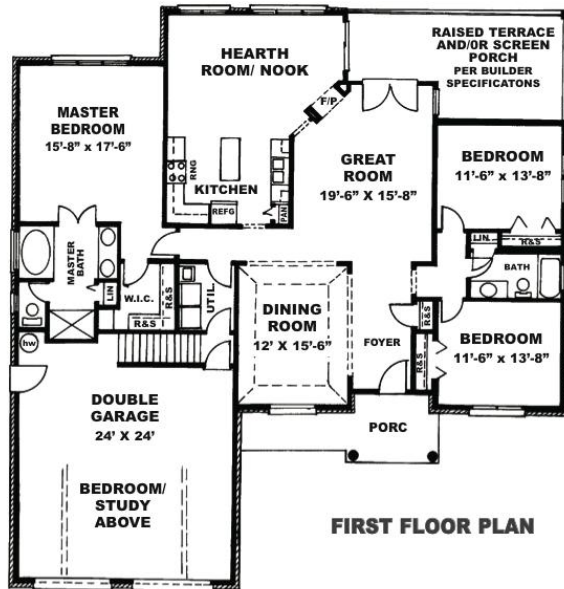

Surrey Meadows

The Glencoe II

www.SurreyMeadows.net
Sales@SurreyMeadows.net

1-888-485-6060 (Toll free)
(910) 323-1110 (Local)

Square Footage	
1st Floor:	2,120
2nd Floor:	404
Total:	2,524

**Hornaday
Homes**