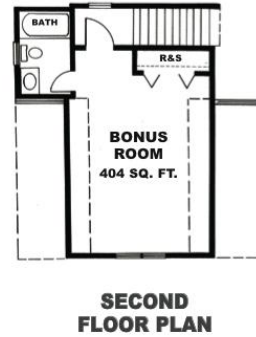

Surrey Meadows

The Glencoe II

www.SurreyMeadows.net
Sales@SurreyMeadows.net

1-888-485-6060 (Toll free)
(910) 323-1110 (Local)

Square Footage	
1st Floor:	2,120
2nd Floor:	404
Total:	2,524

**Hornaday
Homes**