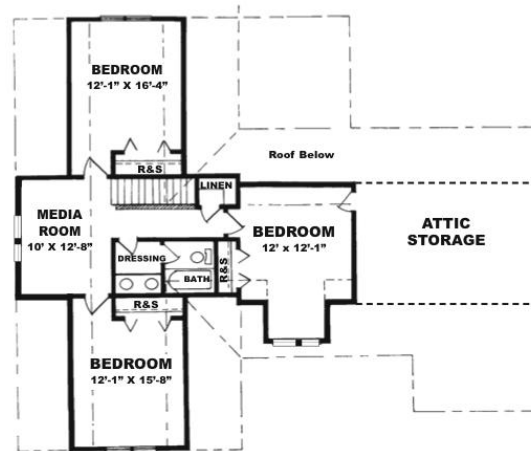

Surrey Meadows

The Gallagher

www.SurreyMeadows.net
Sales@SurreyMeadows.net

1-888-485-6060 (Toll free)
(910) 323-1110 (Local)

FIRST FLOOR

SECOND FLOOR PLAN

**Hornaday
Homes**

Square Footage	
1st Floor:	1,531
2nd Floor:	942
Total:	2,473