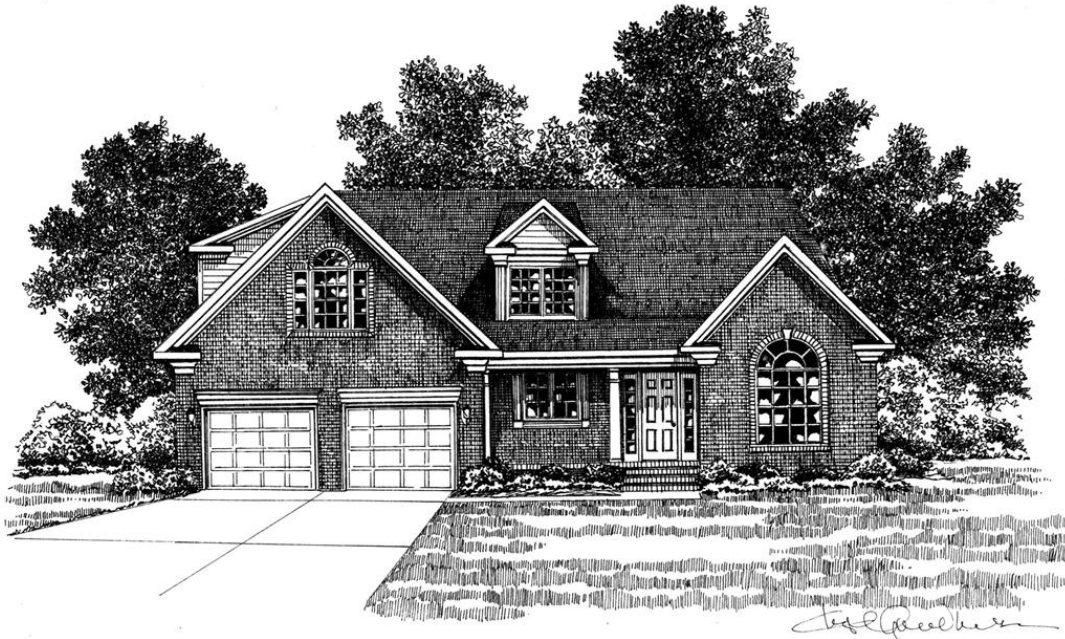

Surrey Meadows

The Gallagher

www.SurreyMeadows.net
Sales@SurreyMeadows.net

1-888-485-6060 (Toll free)
(910) 323-1110 (Local)

FIRST FLOOR

SECOND FLOOR PLAN

**Hornaday
Homes**

Square Footage	
1st Floor:	1,531
2nd Floor:	942
Total:	2,473