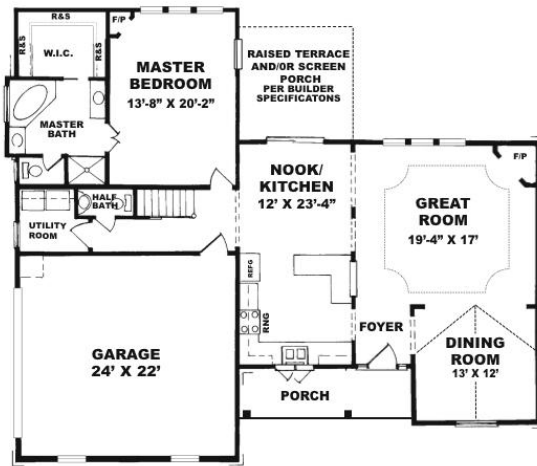

Surrey Meadows

The Gallagher

www.SurreyMeadows.net
Sales@SurreyMeadows.net

1-888-485-6060 (Toll free)
(910) 323-1110 (Local)

FIRST FLOOR

SECOND FLOOR PLAN

**Hornaday
Homes**

Square Footage	
1st Floor:	1,531
2nd Floor:	942
Total:	2,473