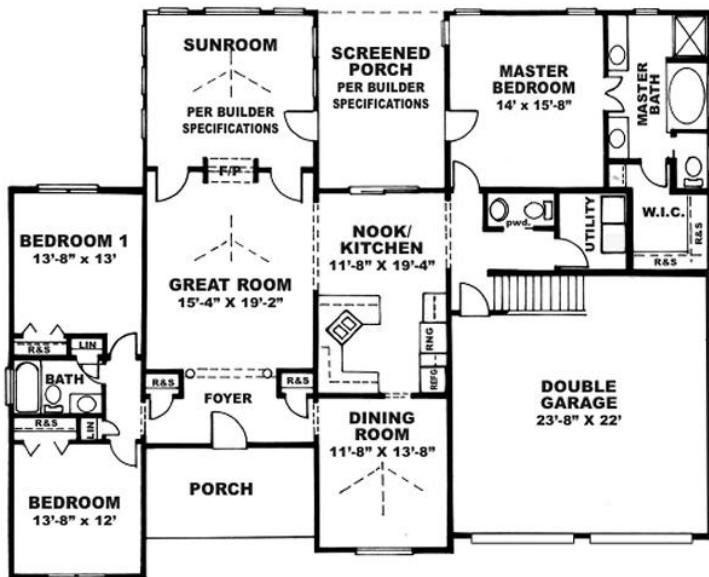

Surrey Meadows

The Duart II

www.SurreyMeadows.net
Sales@SurreyMeadows.net

1-888-485-6060 (Toll free)
(910) 323-1110 (Local)

FIRST FLOOR PLAN

SECOND FLOOR PLAN

Square Footage

1st Floor: 2,160
2nd Floor: 352
Total: 2,512