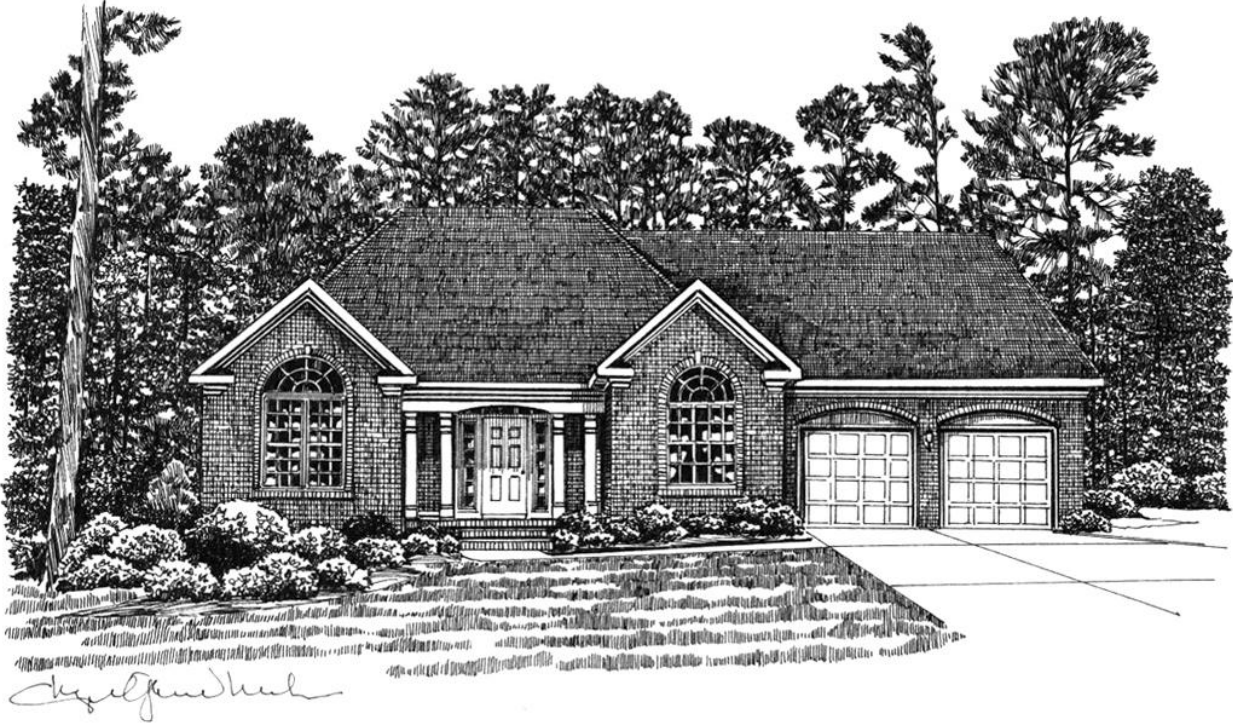

Surrey Meadows

The Duart II

www.SurreyMeadows.net
Sales@SurreyMeadows.net

1-888-485-6060 (Toll free)
(910) 323-1110 (Local)

FIRST FLOOR PLAN

SECOND FLOOR PLAN

Square Footage

1st Floor: 2,160
2nd Floor: 352
Total: 2,512