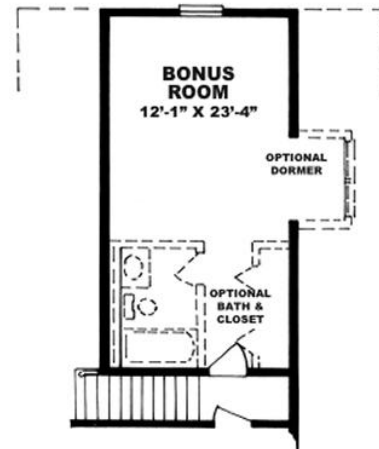

Surrey Meadows

The Duart II

www.SurreyMeadows.net
Sales@SurreyMeadows.net

1-888-485-6060 (Toll free)
(910) 323-1110 (Local)

FIRST FLOOR PLAN

SECOND FLOOR PLAN

Square Footage

1st Floor: 2,160
2nd Floor: 352
Total: 2,512