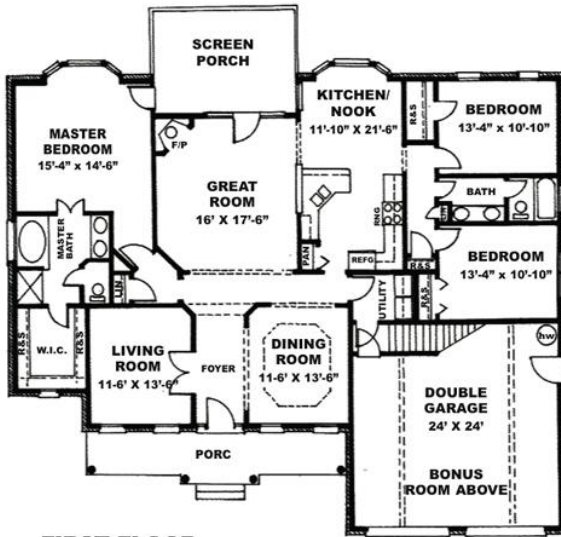

Surrey Meadows

The Chaplain

www.SurreyMeadows.net
Sales@SurreyMeadows.net

1-888-485-6060 (Toll free)
(910) 323-1110 (Local)

FIRST FLOOR

SECOND FLOOR PLAN

Square Footage

1st Floor:	2,133
Bonus:	404
Total:	2,537