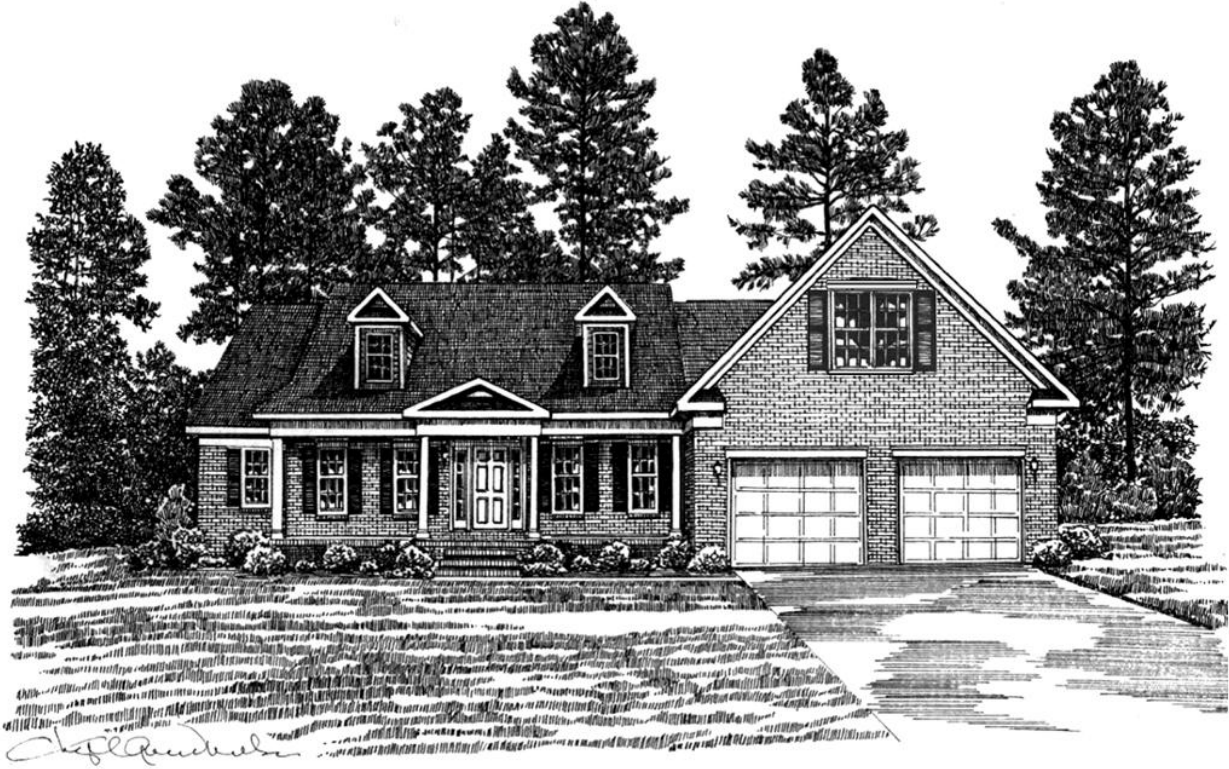

Surrey Meadows

The Chaplain

www.SurreyMeadows.net
Sales@SurreyMeadows.net

1-888-485-6060 (Toll free)
(910) 323-1110 (Local)

FIRST FLOOR

SECOND FLOOR PLAN

Square Footage

1st Floor:	2,133
Bonus:	404
Total:	2,537