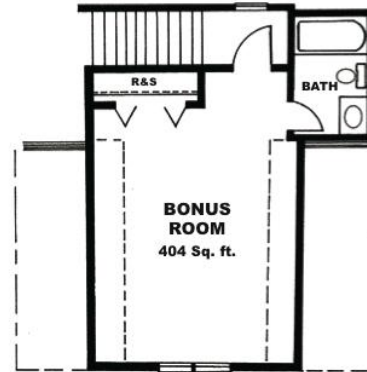

Surrey Meadows

The Chaplain

www.SurreyMeadows.net
Sales@SurreyMeadows.net

1-888-485-6060 (Toll free)
(910) 323-1110 (Local)

FIRST FLOOR

SECOND FLOOR PLAN

Square Footage

1st Floor:	2,133
Bonus:	404
Total:	2,537